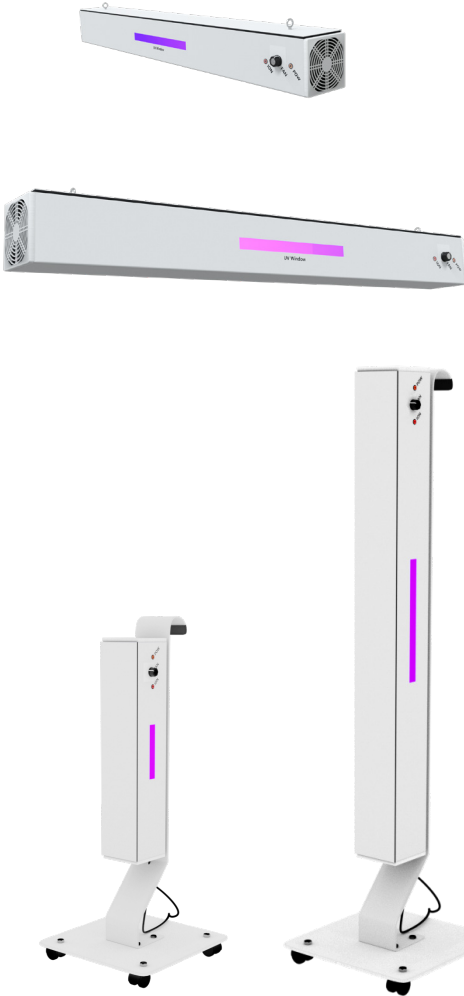

Aura Comet Series

Invictus Aura Comet / Comet XL
 Linear Air Disinfection System
 ISACO-S2W88-111
 ISACO-S2W175-111

UV-C Linear Air Sterilization in 2-ft or 4ft Options

The Invictus Aura Comet (2-ft) and Aura Comet XL (4-ft) are UV-C linear air disinfection systems designed for maximum effectiveness and versatility. The Comet's 80W and Comet XL's 160W UV-C induction system combined with the patent pending air flow design delivers an effective dose of UV-C to inactivate bacteria and viruses (such as the COVID-19 virus) with a whisper-quiet operation.

These units can be mounted to the wall, suspended from the ceiling, or can be mounted vertically with the optional stand. Applications of the Comet line include above doors/entryways, nursing stations, offices and reception areas, common rooms, food processing plants, restaurants, and schools.

The Aura Comet Overview:

- Available in two versions
 - Comet: 24" length
 - 80W UV-C Power (480µW/cm²)
 - Comet XL: 48" length
 - 160W UV-C Power (960µW/cm²)
- High power induction UV-C lamp
- 50,000 hr UV-C lamp life
- 254nm UV-C with hybrid PCO and ionizer
- Redundant internal safety shutoff
- Multiple mounting options
- UV Activated window to safely ensuring the UV bulbs are powered
- 3-year warranty